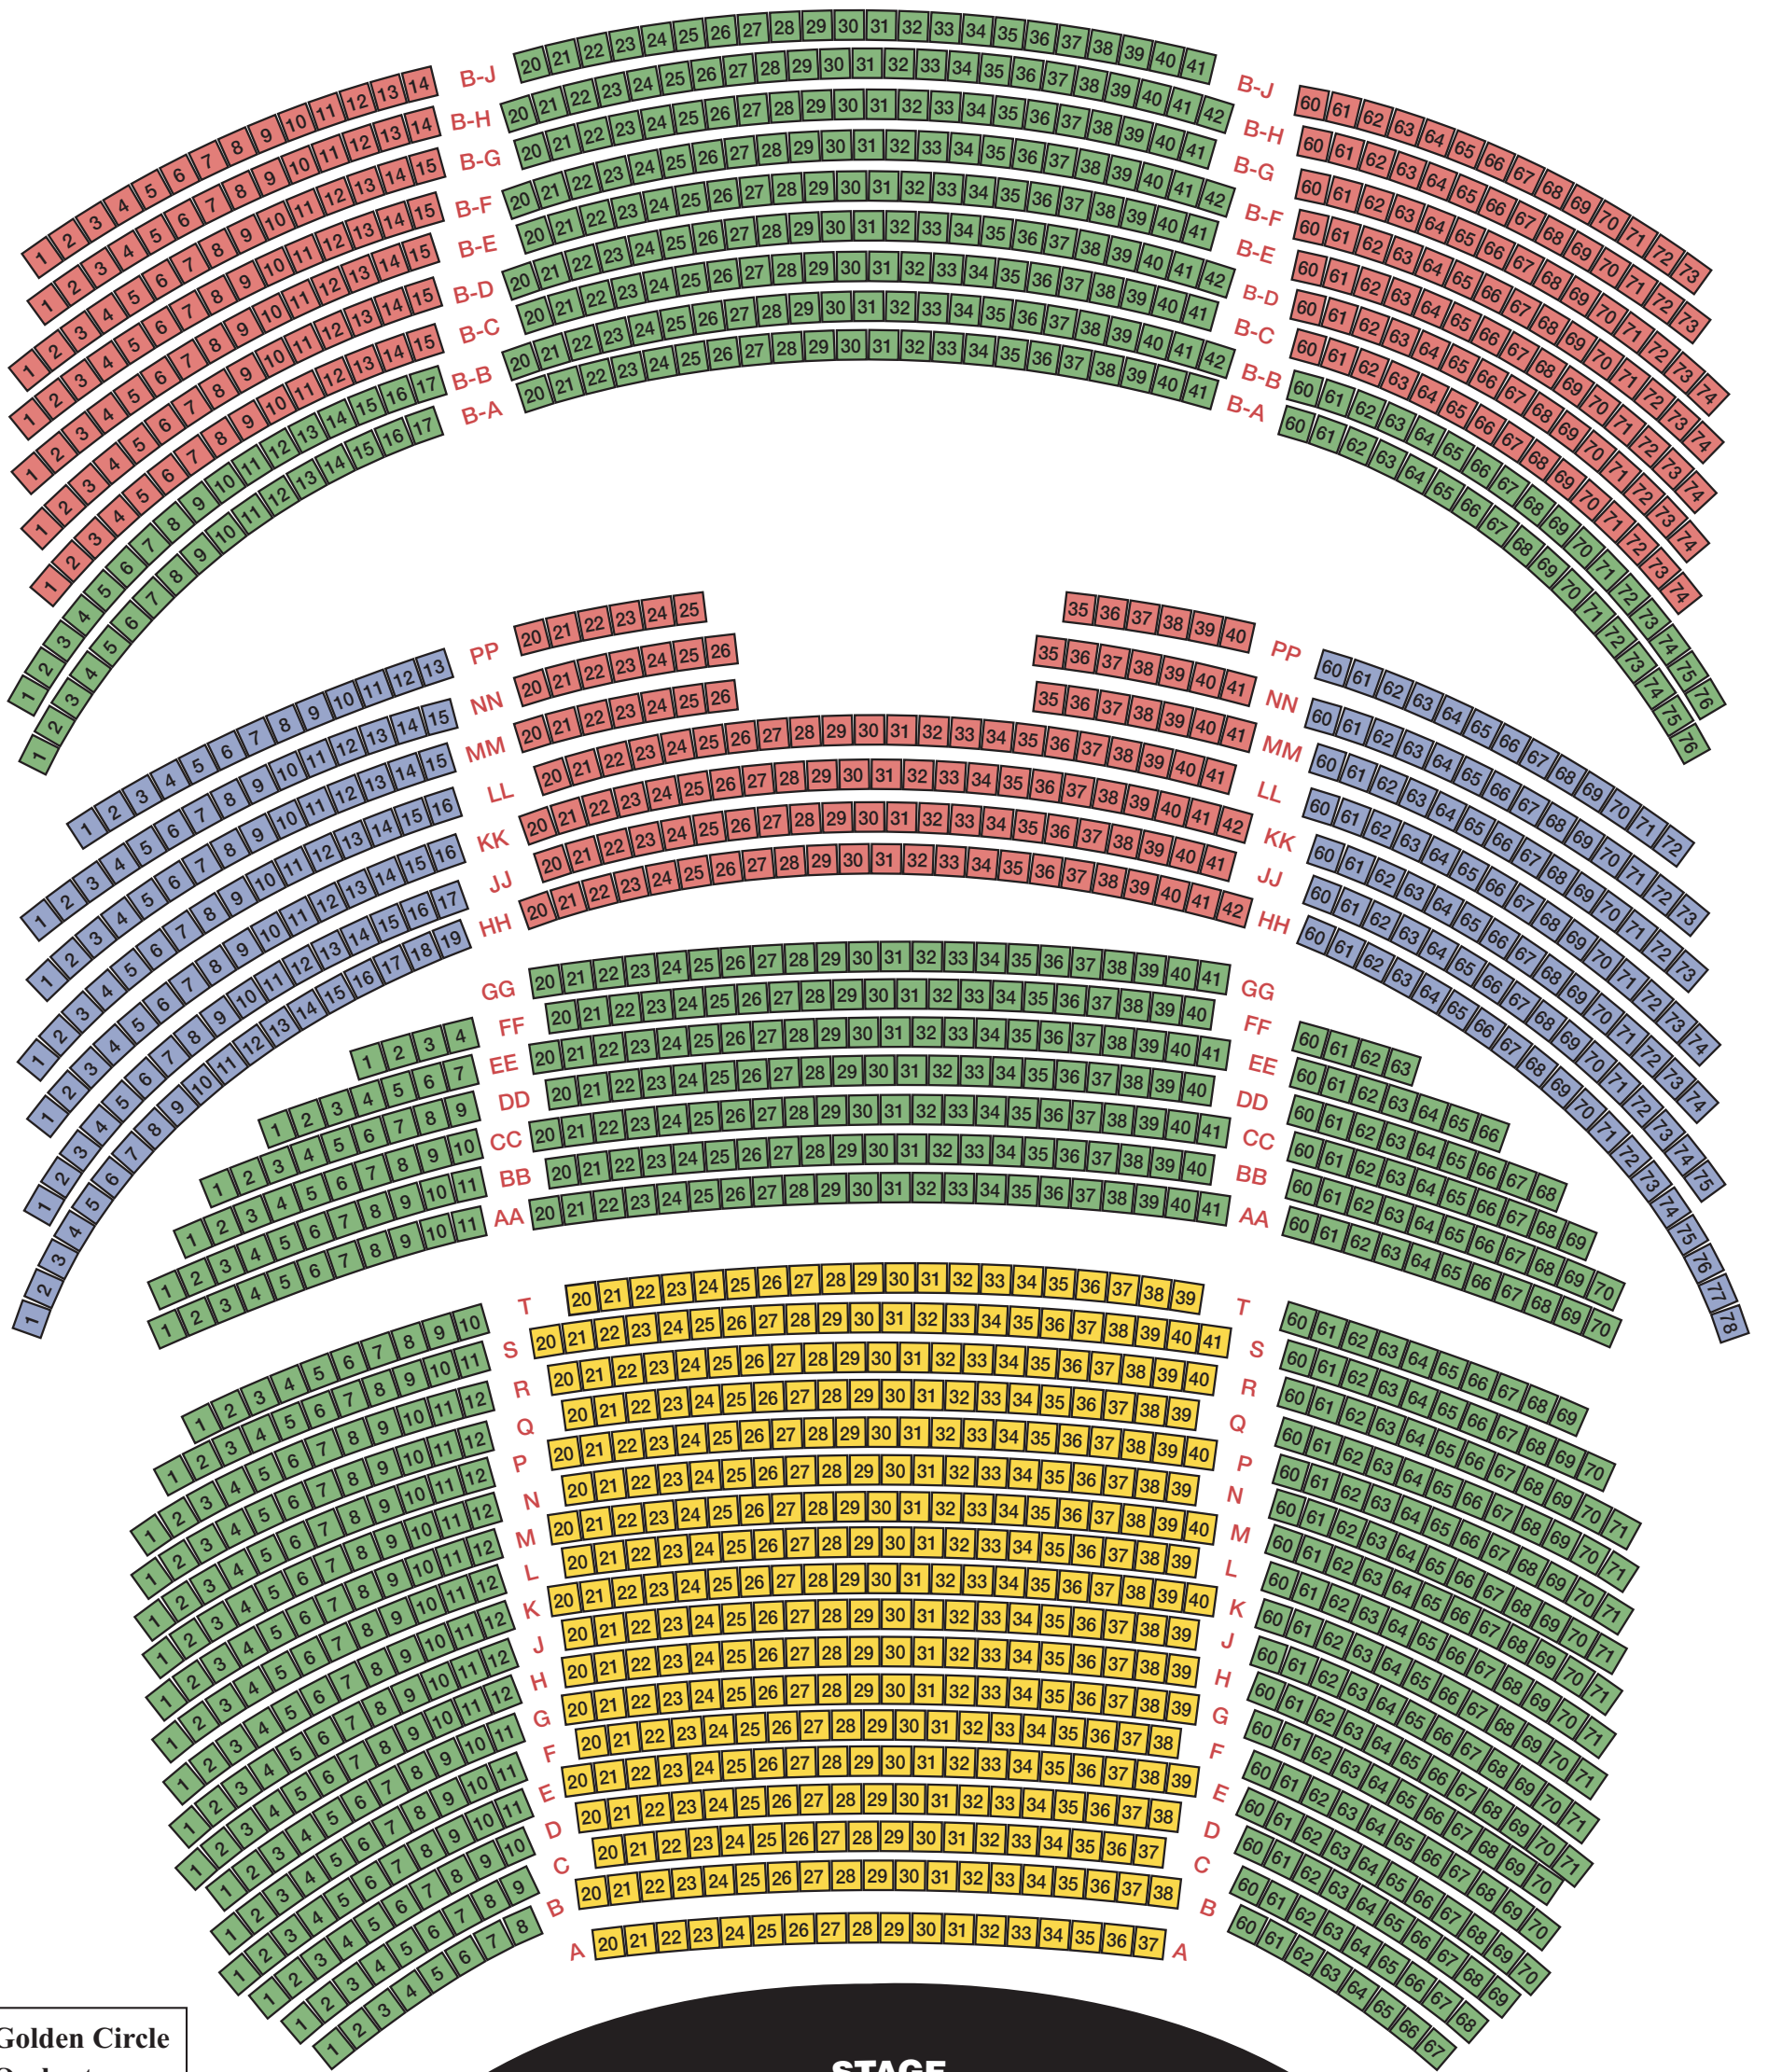

PHANTOM

BE SEDUCED

- Golden Circle
- Orchestra
- Mezzanine
- Parterre

STAGE